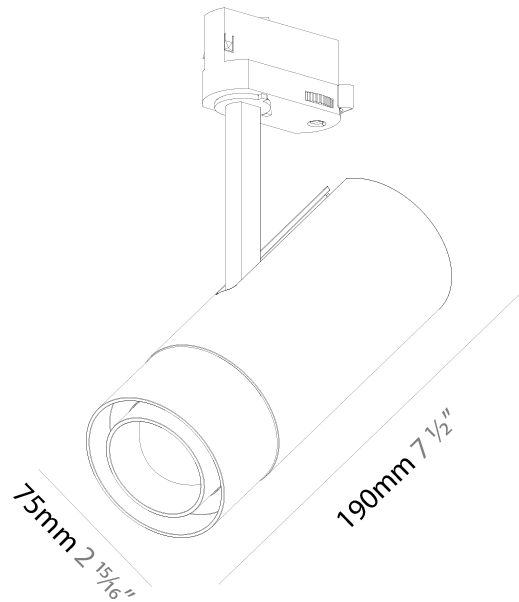

GENERAL

Series: Imagine
 Subseries: Imagine Flex
 Brand: Prolicht
 Division: Architectural
 Mounting Type: Track
 Mounting Location: Ceiling
 Subcategory: Spots

PHYSICAL

Shape: Cylinder
 Diameter (mm): 75
 Diameter (in): 2 ¹⁵/₁₆
 Height (mm): 190
 Height (in): 7 1/2
 Max. Overall Height (mm): 210
 Max. Overall Height (in): 8 1/4
 Light Distribution: Adjustable / Direct
 Weight (kg): 0.702
 Weight (lbs): 1.54
 Fixture Finish: SSR / BKV / CWI / CRY / HAB / UFT / ITA / RUA / FTG / MYG / LOD / PUS / FRO / FUP / KIA / POP / BLS / SPG / MEY / GOH / GUM / CHC / COM / ABZ / JAG / OBR / MOS / ROR
 Holder Finish: BLK / WHI / SIL
 Fixture Material: Aluminum Die Cast

OPTICAL

Reflector°: 14° to 48°
 Adjustability: Rotational 350°; Tilt 90°

RATINGS AND CERTIFICATIONS

Certified By: Certified for North American Standards
 IP rating: IP20

A3T110-

PROJECT

TYPE

SPECIFIER